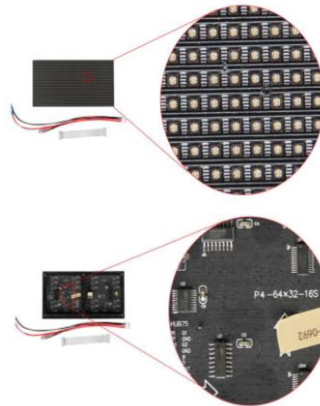

LED SCREEN P4 INDOOR SPECIFICATIONS

Pixel Pitch	4mm
LED Encapsulation	SMD2020 LEDs
LED Configuration	4in1 1R 1G 1B
Pixel Density	62500dot/sqm.
Driver IC	Refresh Rate : up to 3840Hz
Scan Mode	1/16
Brightness	>1000nits
Color Temperature	6500-9000K
Viewing Distance	5-100m
Viewing Angle	Horizontal $\geq 140^\circ$, Vertical 140°
Protection Level	IP43
Module Size	256 x 125mm
Module Quantity	N/A
Power Consumption	220W-700W/sqm.
Working Voltage	220V AC $\pm 15\%$, 50Hz $\pm 2\text{Hz}$
Grey Level	14bit
Refresh Rate	$\geq 1920\text{Hz}$
Working Humidity	10% - 60%
Working Temperature	-20°C - +60°C
Switching Power Supply	5V / 40A
Work Life	$\geq 100,000$ hours / Continuous working > 72Hours